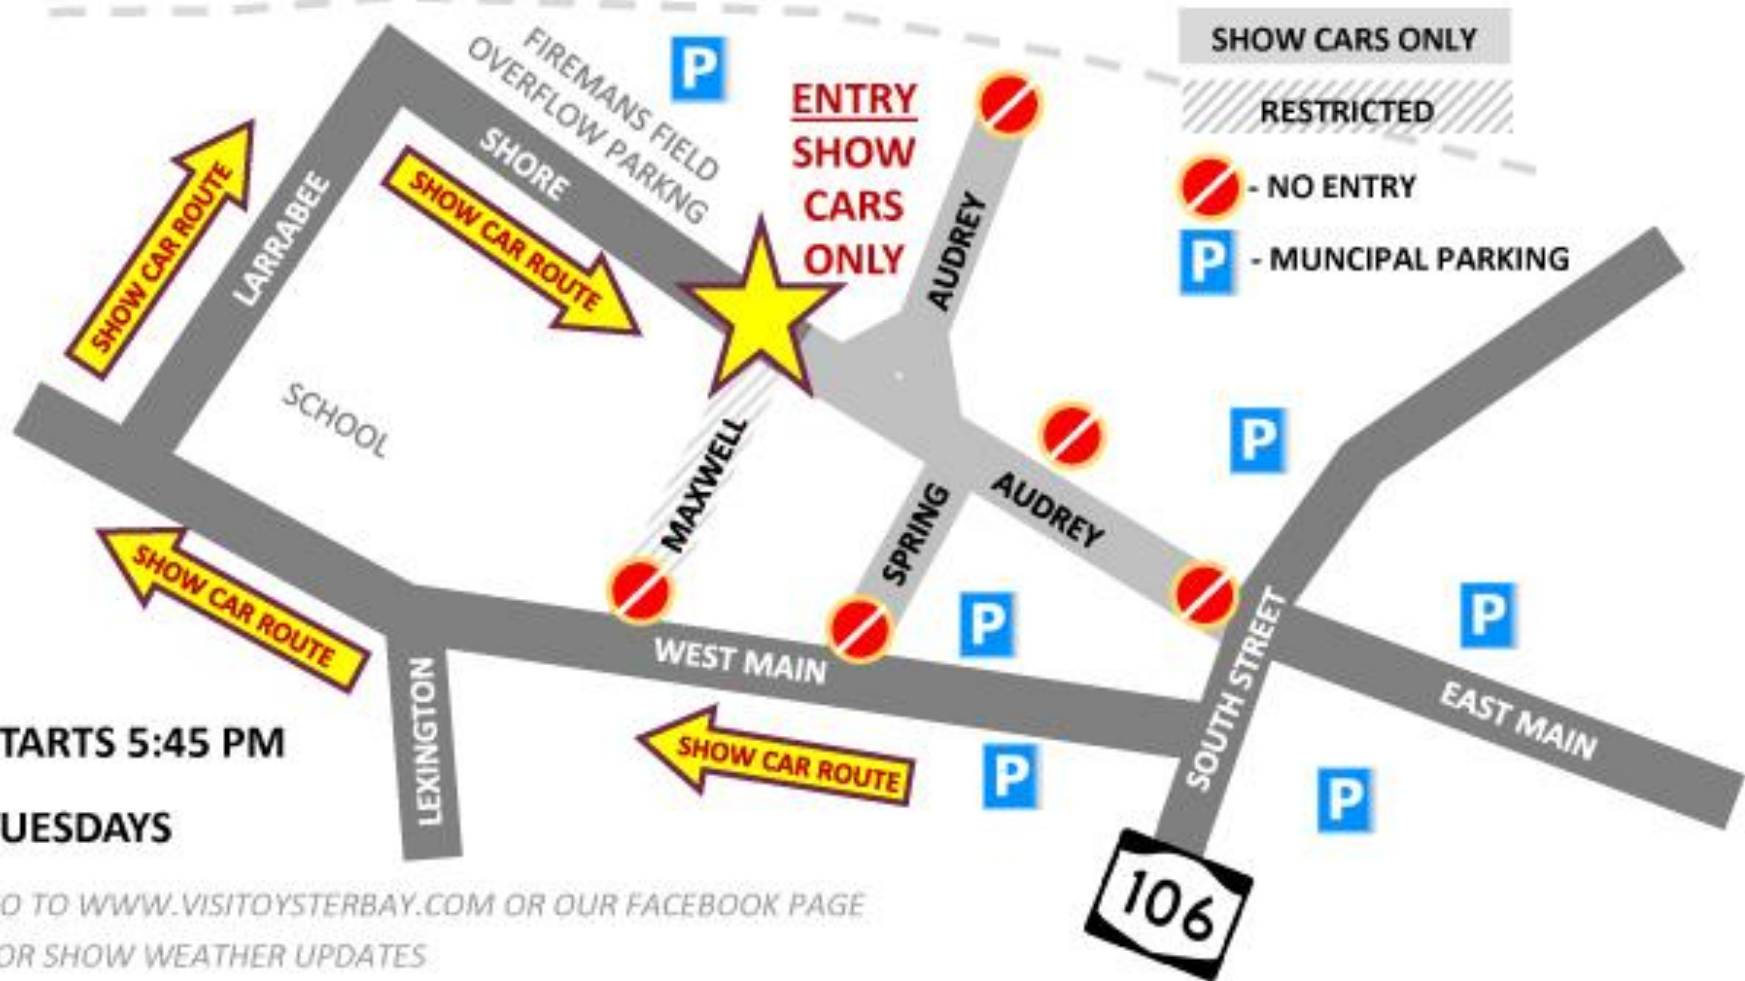

Cruise Nights

ENTRY AND EVENT PARKING

LONG ISLAND RAILROAD

STARTS 5:45 PM

TUESDAYS

GO TO WWW.VISITOYSTERBAY.COM OR OUR FACEBOOK PAGE FOR SHOW WEATHER UPDATES